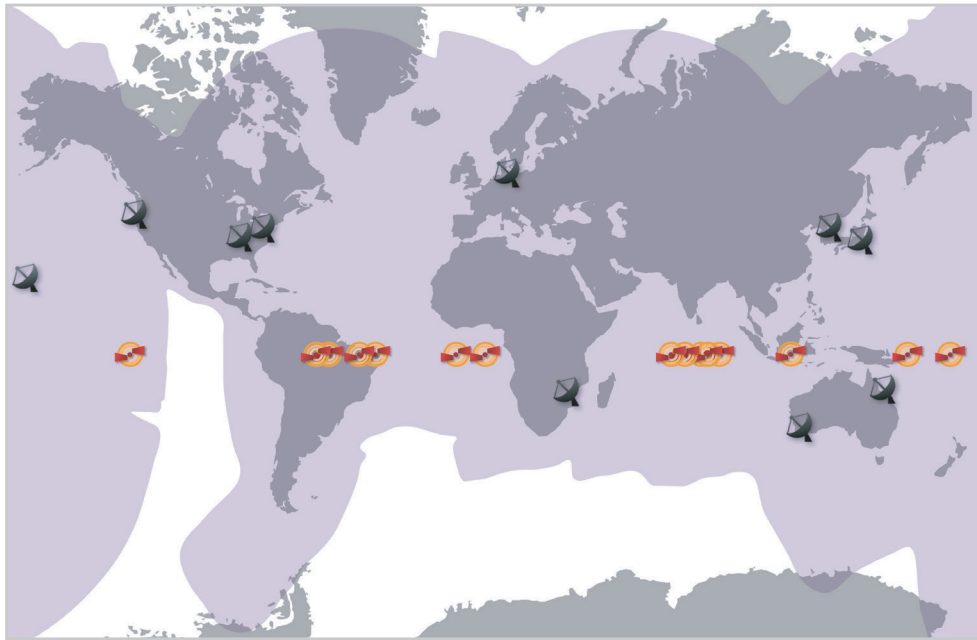

TracPhone® V7HTS

mini-VSAT Broadband_{sm} Coverage, Earth Stations & Satellites

Ku-band Coverage

Earth Stations

Satellite

Marine Electronics & Satellite Communications
www.mackaymarine.com

Mackay Marine – High Seas
+1 281 479 1515 marinesales@mackaymarine.com

Mackay Communications, Satellite Solutions
+1 919 850 3100 satserv@mackaycomm.com

Mackay Marine Canada
+1 902 469 8480 sales.canada@mackaymarine.com

Mackay Marine Alaska & Pacific Northwest
+1 206 282 8080 ballard@mackaymarine.com

Ku-band Locations

EARTH STATION LOCATION	SATELLITE	REGION AREA
U.S.A.: Paumalu, Hawaii	H3e@169.0°E	N. Pacific Ocean & Eastern Asia
U.S.A.: Mountainside, Maryland	IS-34@55.5°W	N. America, Caribbean & N. Atlantic Ocean
	IS-21@58.0°W	S. Atlantic Ocean, Western Europe & Western Africa
	IS-32@43.1°W	Caribbean and North Atlantic
	IS901@27.5°W	Western Europe and North Sea
U.S.A.: Atlanta, Georgia	IS902@50.1°W	Hudson Bay, Eastern North America, North Atlantic
	IS-14@45.0°W	Caribbean & Western S. America
	G-11@93.1°W	N. America, Western Canada, Alaska
Germany: Fuchsstadt	G-18@123.0° W	N. America & Alaska
	IS-33e@60.0°E	Europe, Middle East, Northern Africa & N. Indian Ocean
	IS-39@62.0°E	S. Indian Ocean & Asia
	IS-906@64.2°E	Middle East Region
	IS-17@66.0°E	Southern Europe, Middle East & Northern Africa
	IS-22@72.2°E	Europe, Middle East & Eastern Africa
	IS-37@18.0°W	N. America, Caribbean & South America
	IS-905@24.5°W	Western Europe

Ku-band Locations

EARTH STATION LOCATION	SATELLITE	REGION AREA
S. Africa: Kruger	IS-33e@59.9°E	Southern Africa
	IS-39@62.0°E	S. Indian Ocean & Asia
Australia: Lansdale	JCSAT-110@110.0°E	S. Indian Ocean
S. Korea: Kumsan	IS-33e@60.1°E	Asia-Pacific & E. Indian Ocean
	IS-22@72.1°E	N. Indian Ocean, Asia & Western Australia
Japan: Yokohama	JCSAT-85@85.2°E	W. Indian Ocean
	JCSAT-2B@154°E	East Asia and Japan
Japan: Gunma	H3e@169°E	Eastern Asia and Australia
Australia: Oxford Falls	IS-18@180.0°E	Eastern Australia & New Zealand

Visit kvh.com/htscoverage for the latest coverage maps

HO_HTS_Satellites+EarthStations_V7HTS_1220

World Headquarters
KVH Industries, Inc. · Middletown, RI U.S.A.
+1.401.847.3327 · info@kvh.com

EMEA Headquarters
KVH Industries A/S · Kokkedal, Denmark
+45.45.160.180 · info@emea.kvh.com

Asia-Pacific Headquarters
KVH Industries Pte Ltd. · Singapore
+65.6513.0290 · info@apac.kvh.com