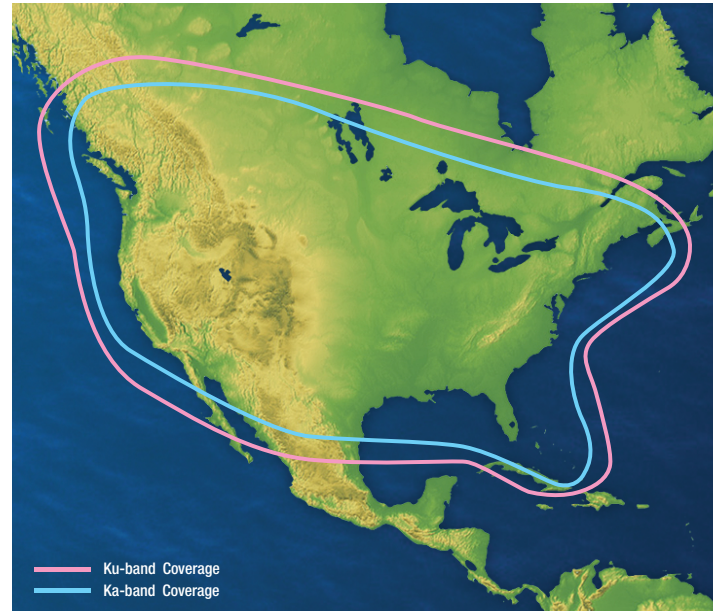

s6HD 24" Ka and Ku-band 2-axis Marine Satellite TV Antenna System

Technical Specifications

Physical	
Radome Height	72cm / 28.3"
Radome Diameter	70cm / 27.5"
Reflector Diameter	61cm / 24"
Weight	21.6kg / 47.8lbs
Environmental	
Operating Temp. Range	-25°C to +55°C / -13°F to +131°F
Storage Temp. Range	-40°C to +80°C / -40°F to +176°F
Water Ingress	IPX6
Approvals	CE / FCC
Warranty	3 year parts and 2 year labor
Performance	
Reception Frequency	Ka-Band (18~22GHz) / Ku-Band (10.7~12.75GHz)
Polarization	Circular
Minimum EIRP	47dBW
Azimuth Range	680°
Elevation Range	+5° to +90°
Ship's Motion	Roll ±25°, Pitch ±15°
Roll & Pitch Response Rate	45° / sec
Turning Rate	45° / sec
RF Output	Quad Output
Antenna Control Unit	
Dimensions (W x D x H)	17.8cm x 21.6cm x 5.38cm / 7" x 8.5" x 2.1"
Weight	1.2kg / 2.6lbs
Display	2 line 20 character VFD module
GPS Interface	Built-in (NMEA 0183 GPS)
Power Requirement	9.0~30.0V DC
Power Consumption	Typ. 30W, Max. 50W

Coverage Map