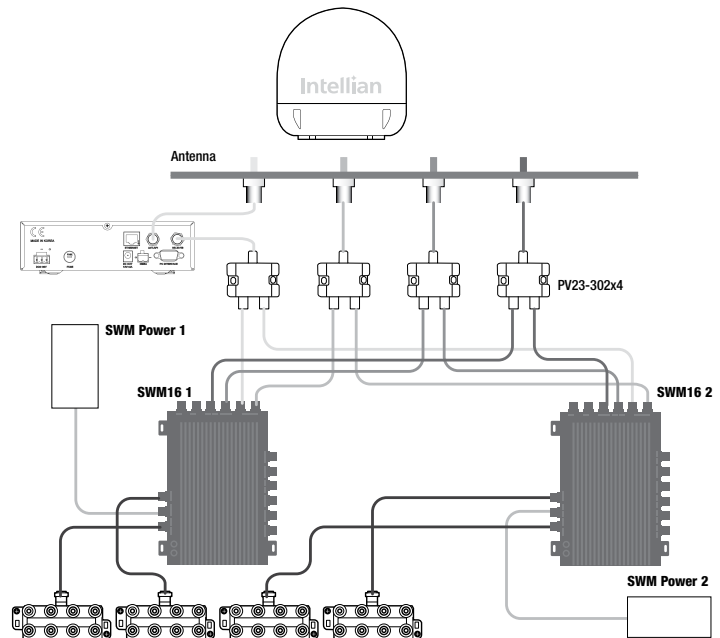

Advanced Diagram

W/ 32 Receivers SWM Extension Kit