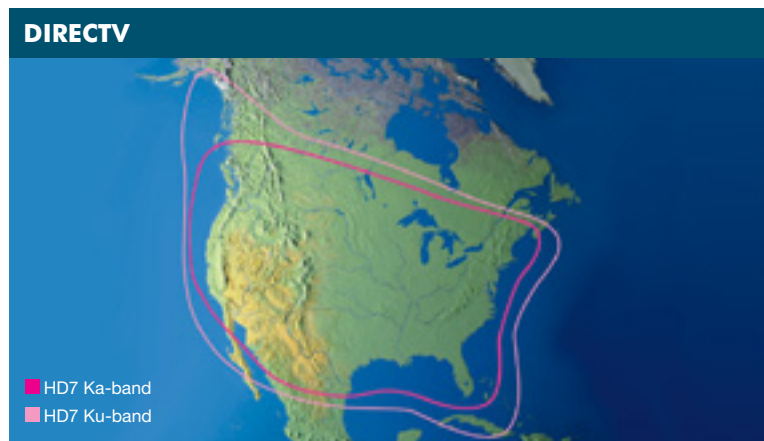

Let your crew enjoy different programs on different TVs – at the same time

Let everyone enjoy their downtime with the programming they want to watch using KVH's Single Wire Multiswitch (SWM) – install up to 8 standard HD receivers or 4 HD DVRs¹ with a single RF cable. Now everyone onboard can watch their favorite DIRECTV HD programming whenever it's convenient for them – and for you. Need more? Take advantage of KVH's SWM expansion kit and quadruple the number of HD receivers you can use with a single TracVision HD7 antenna.

Travel among the Americas and never change your LNB with KVH's Tri-Americas® LNB option

If your crews travel throughout the Americas, check out KVH's exclusive Tri-Americas LNB for the TracVision HD7 for the ultimate convenience. Never change antenna hardware again – the optional Tri-Americas LNB makes moving between DIRECTV HD and DIRECTV Latin America as easy as flipping a switch.

TracVision HD7 coverage maps

Need coverage farther offshore?
Visit www.tracvision.com to see KVH's full TracVision product line providing satellite TV almost anywhere you travel.

For up-to-date coverage map details, please visit www.kvh.com/footprint