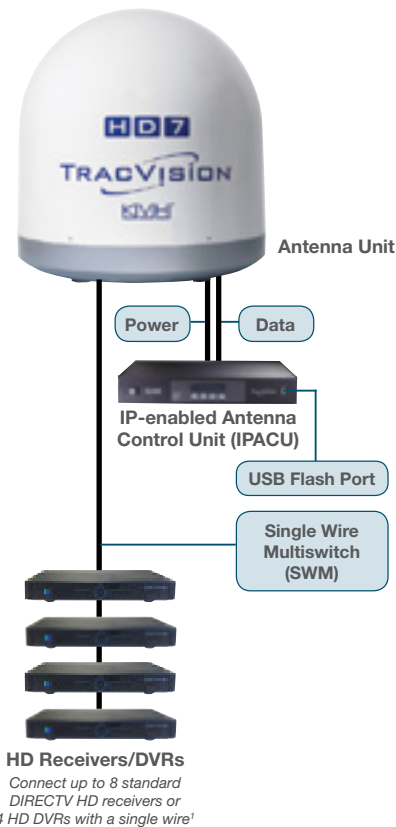

TracVision HD7 Specifications

Satellite Coverage Regions³	North, Central⁴, and South America⁴
Antenna Dish Diameter	60 cm (24")
Antenna Unit Diameter x Height	66.3 cm x 69.6 cm (26.1" x 27.4")
Antenna Unit Weight	27.7 kg (61 lbs)
Minimum EIRP⁵	46 dBW (Ku-band) 47 dBW (Ka-band)
LNB Types Available	DIRECTV Circular Ka/Ku/Ka-band; optional Tri-Americas
Tracking Technology	Multi-axis High-Performance (HP™) tracking
User Interface	Internet Protocol-enabled Antenna Control Unit (IPACU)
System Power	100-250 VAC 60 watts nominal 70 watts peak
Warranty⁶	2-year parts, 1-year labor

¹ With DIRECTV Genie, only 3 additional standard DIRECTV HD receivers or 1 HD DVR may be added. To add more receivers, a SWM expansion kit is available as an accessory.

² Requires Tri-Americas LNB option.

³ For details, visit www.kvh.com/footprint.

⁴ Requires region-specific LNB, receiver, and service.

⁵ Minimum EIRP values are average approximate figures that may vary according to actual transponder frequency and location.

⁶ Unless subject to in-country regulations.

Where to buy:
Mackay Communications
Mackay Satellite
919-850-3100 satserv@mackaycomm.com

Mackay Marine
281-479-1515
marinesales@mackaycomm.com

Mackay Govt. Group
904-880-4633
government@mackaycomm.com

KVH Industries A/S
EMEA Headquarters
Kokkedal, Denmark
Tel: +45.45.160.180 Fax: +45.45.160.181
Email: info@emea.kvh.com

KVH Industries, Inc.
World Headquarters
Middletown, RI U.S.A.
Tel: +1.401.847.3327 Fax: +1.401.849.0045
Email: info@kvh.com

KVH Industries Pte Ltd.
Asia-Pacific Headquarters
Singapore
Tel: +65.6513.0290 Fax: +65.6472.3469
Email: info@apac.kvh.com